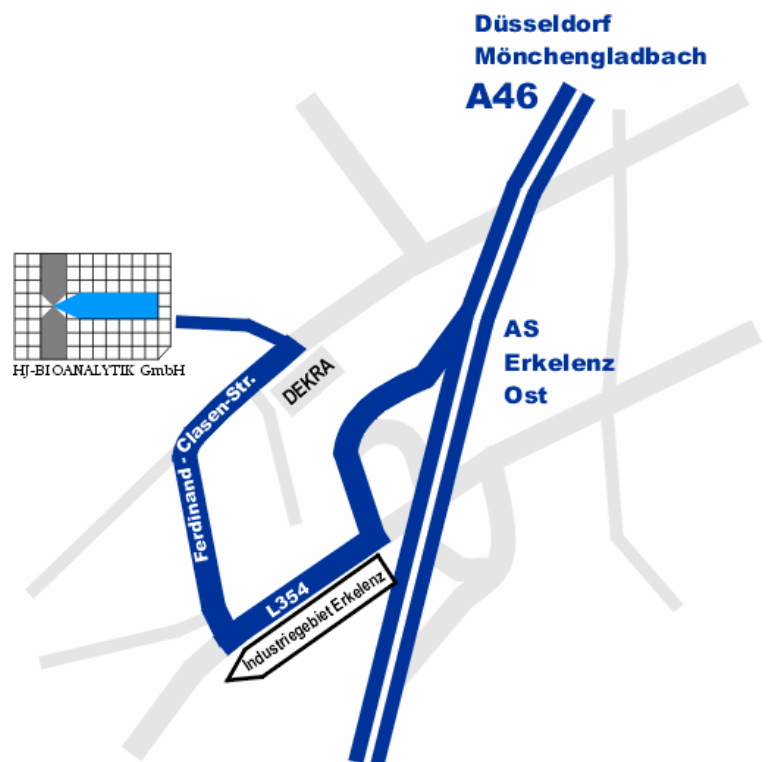

How to find us:

- follow motorway A61 till junction Wanlo
- take motorway A46 direction Heinsberg
- take first exit „Erkelenz-Ost „ after junction
- At intersection of the exit road with country road turn right and follow sign "Industriegebiete Erkelenz"
- after appx. 200 Meter turn right into Ferdinand-Clasen-Str.
- follow Ferdinand-Clasen-Str.
- when DEKRA building appears on right hand side turn left
- after 50 meters you will find HJ-BIOANALYTIK GmbH on your left hand side

Have a good trip !

Adress:  
HJ-Bioanalytik GmbH  
Ferdinand-Clasen-Str. 34  
41812 Erkelenz  
Germany