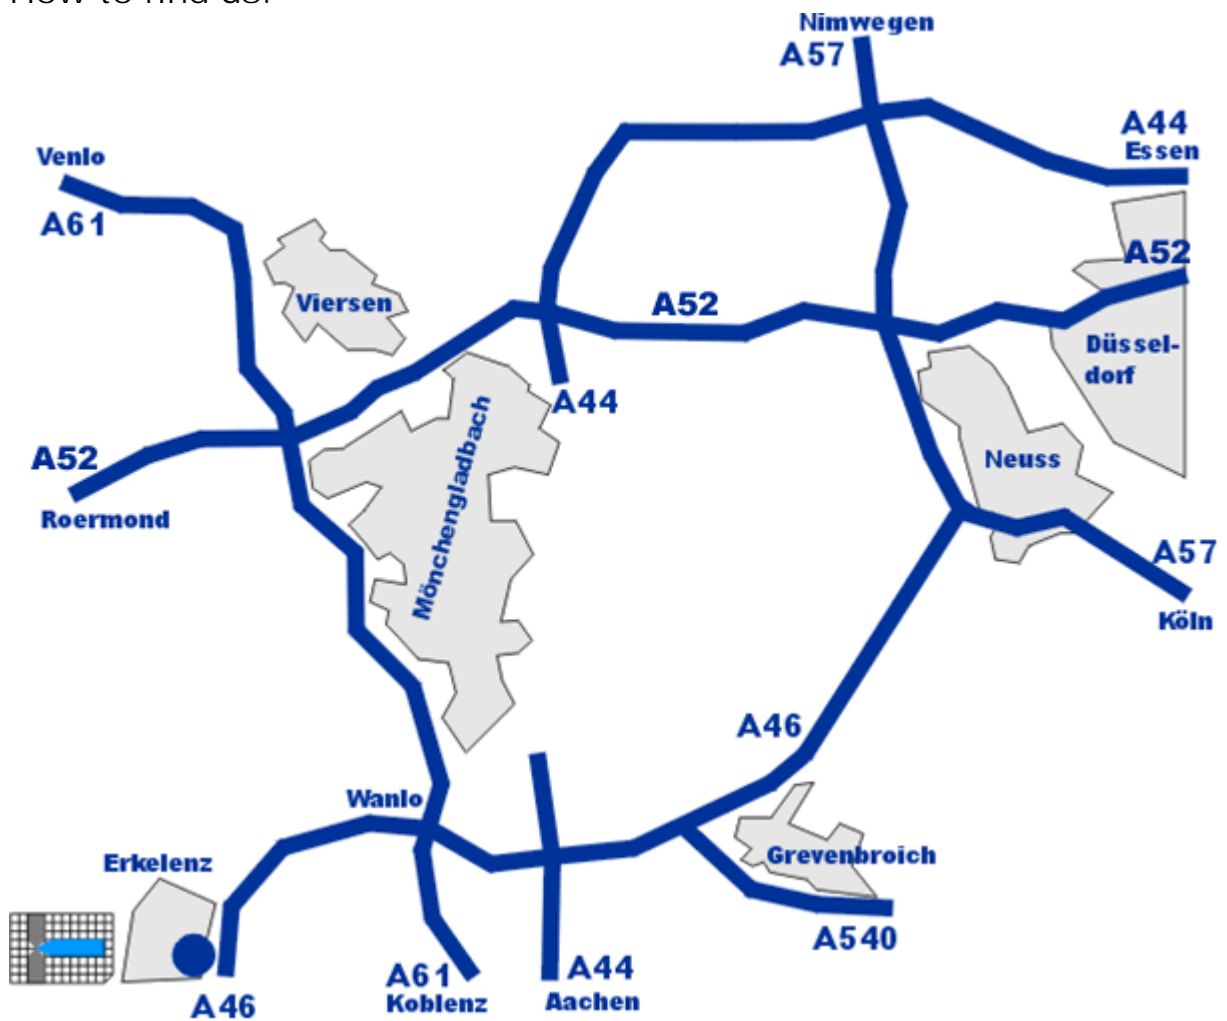

How to find us:

- follow motorway A61 till junction Wanlo
- take motorway A46 direction Heinsberg
- take first exit „Erkelenz-Ost „ after junction
- At intersection of the exit road with country road turn right and follow sign "Industriegebiete Erkelenz"
- after appx. 200 Meter turn right into Ferdinand-Clasen-Str.
- follow Ferdinand-Clasen-Str.
- when DEKRA building appears on right hand side turn left
- after 50 meters you will find HJ-BIOANALYTIK GmbH on your left hand side

Have a good trip !

Adress:  
HJ-Bioanalytik GmbH  
Ferdinand-Clasen-Str. 34  
41812 Erkelenz  
Germany